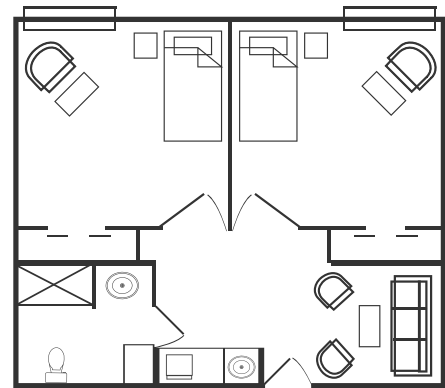

TWO BEDROOM

Living Room | 2 Bedrooms | Kitchenette | Bath

All-inclusive rate starts at \$4,800* / month

456 square feet

ONE BEDROOM

Bedroom | Living Room | Kitchenette | Bath

All-inclusive rate starts at \$3,800* / month