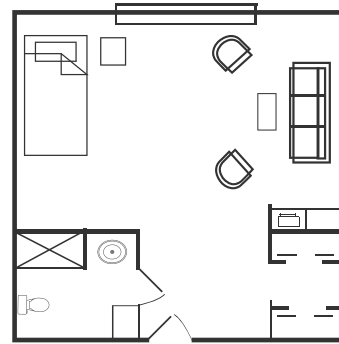

DELUXE STUDIO

Bedroom | Living Room | Kitchenette | Bath
All-inclusive rate starts at $3,200* / month
363 square feet