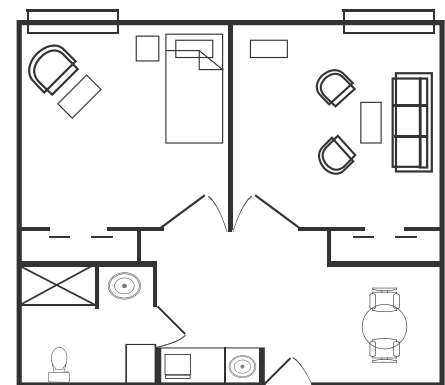

ONE BEDROOM

Bedroom | Living Room | Kitchenette | Bath

All-inclusive rate starts at $3,800* / month

456 square feet