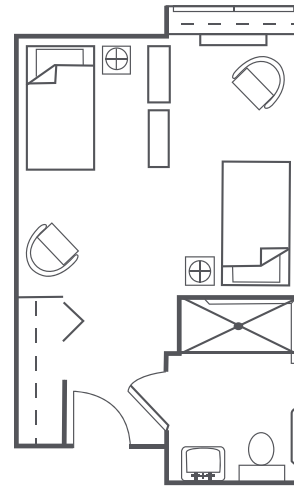

ADDITIONAL FEES:

- Levels of Care*:
  - Level 1: $400 / month
  - Level 2: $600 / month
  - Level 3: $800 / month
  - Level 4: $1,000 / month
  - Level 5: $1,200 / month
- Bridges Level of Care: $1,000 - $1,200
- Second Person Fee: $1,000 (plus Care Fee)
- Companion Studio Fee: $2,200 (plus Care Fee)
- Companion Deluxe Fee: $2,295 (plus Care Fee)
- Respite Rate: $150 / day
- Community Fee (one time, non-refundable): $2,000
- Non-House Pharmacy Fee: $175 / month
- Pet Fee** / Scooter Fee: $250

Rates subject to change.

* For residents who require assistance beyond our basic services, Sodalís Pensacola uses a needs assessment tool to determine a resident's level of care upon admission.

** Small approved pets are allowed provided the resident can care for it and it is contained on a leash when out of their apartment.

DELUXE STUDIO

Bedroom / Living Room | Bath
Rates start at $3,000* / month
330 square feet