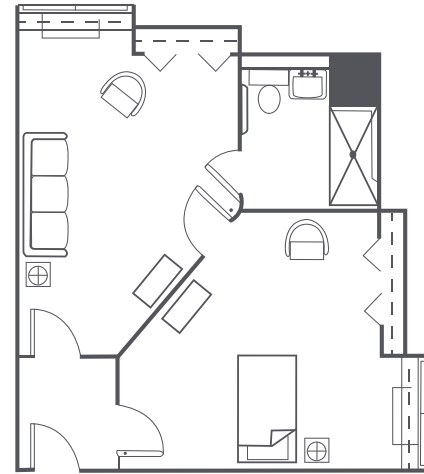

DELUXE ONE BEDROOM

Living Room | 1 Bedroom | Bath

Rates start at \$3,900* / month

662 square feet

ONE BEDROOM

Bedroom | Living Room | Bath

Rates start at \$3,700* / month

503 square feet