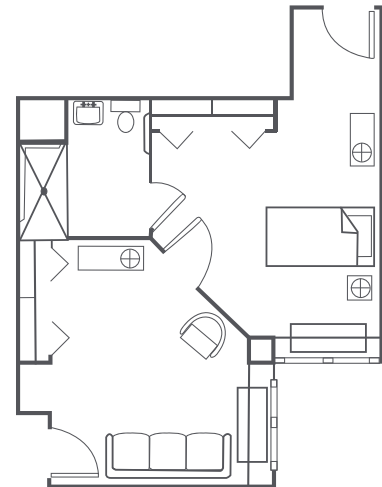

DELUXE ONE BEDROOM

Living Room | 1 Bedroom | Bath

Rates start at \$3,900* / month

662 square feet

ONE BEDROOM

Bedroom | Living Room | Bath

Rates start at \$3,700* / month

503 square feet