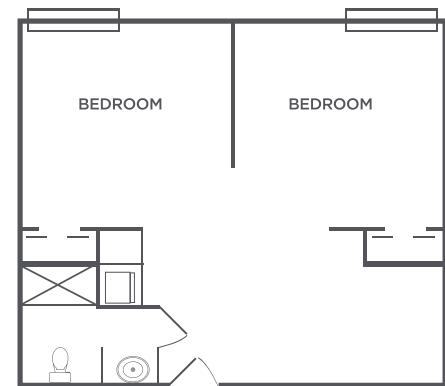

### TWO BEDROOM

Living Room | 2 Bedrooms | Kitchenette | Bath

Rates start at \$5,800\* / month

435 square feet

### ONE BEDROOM

Bedroom | Living Room | Kitchenette | Bath

Rates start at \$4,900\* / month

435 square feet

## STUDIO DELUXE

Bedroom | Living Room | Kitchenette | Bath

Rates start at \$3,800\* / month

335 square feet

## STUDIO

Bedroom / Living Room | Kitchenette | Bath

Rates start at \$3,600\* / month

270 square feet