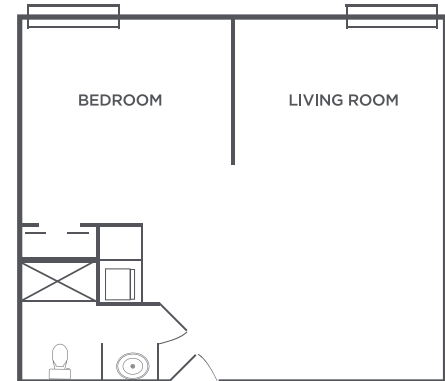

### TWO BEDROOM

Living Room | 2 Bedrooms | Kitchenette | Bath

Rates start at \$5,800\* / month

435 square feet

### ONE BEDROOM

Bedroom | Living Room | Kitchenette | Bath

Rates start at \$4,900\* / month

435 square feet