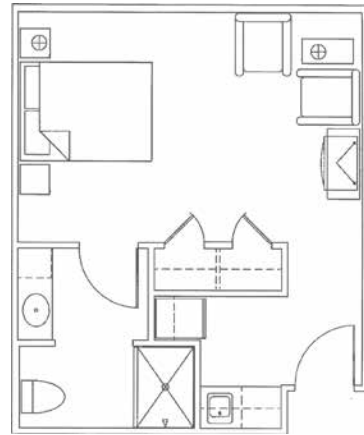

## LARGE STUDIO

Bedroom / Living Room | Kitchenette | Bath

Rates start at \$3,200\* / month

345 square feet