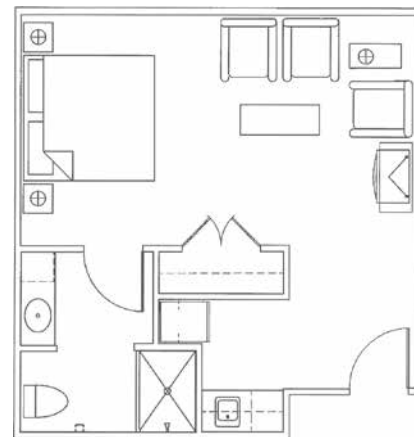

### ONE BEDROOM

Living Room | Bedroom | Kitchenette | Bath

Rates start at \$3,800\* / month

572 square feet

### DELUXE STUDIO

Bedroom / Living Room | Kitchenette | Bath

Rates start at \$3,200\* / month

405 square feet