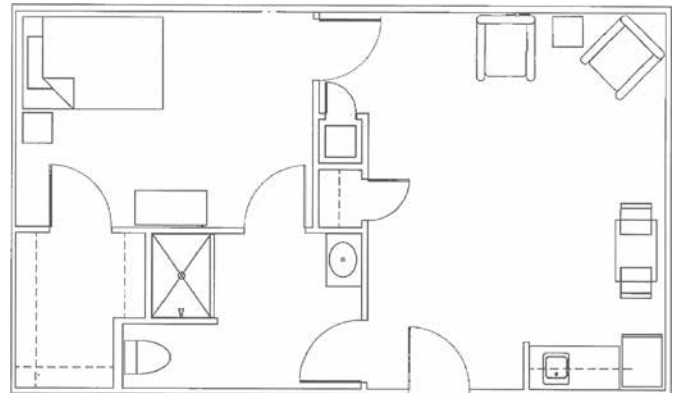

### DELUXE STUDIO

Bedroom / Living Room | Kitchenette | Bath

Rates start at \$3,200\* / month

405 square feet