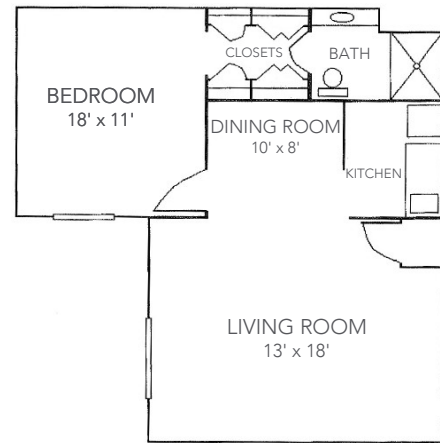

ONE BEDROOM DELUXE

Living Room | Bedroom | Kitchenette | Bath
 Rates start at \$4,100* / month
 741 square feet

ONE BEDROOM

Bedroom / Living Room | Kitchenette | Bath
 Rates start at \$3,900* / month
 528 square feet

370 square feet

STUDIO

Bedroom / Living Room | Kitchenette | Bath

Rates start at \$2,750* / month

327 square feet