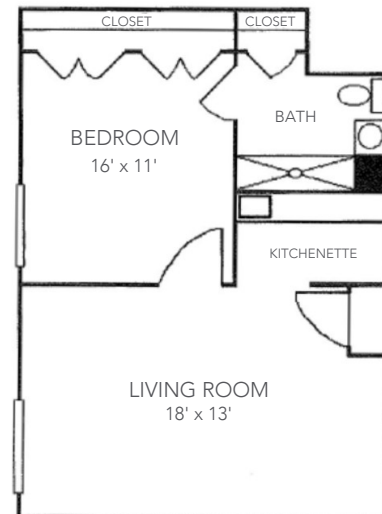

ONE BEDROOM DELUXE

Living Room | Bedroom | Kitchenette | Bath
 Rates start at \$4,100* / month
 741 square feet

ONE BEDROOM

Bedroom / Living Room | Kitchenette | Bath
 Rates start at \$3,900* / month
 528 square feet