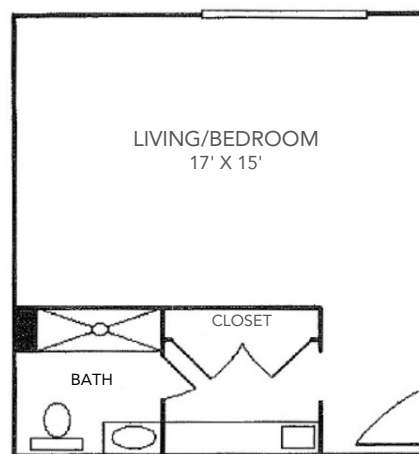

370 square feet

STUDIO

Bedroom / Living Room | Kitchenette | Bath

Rates start at \$2,750* / month

327 square feet