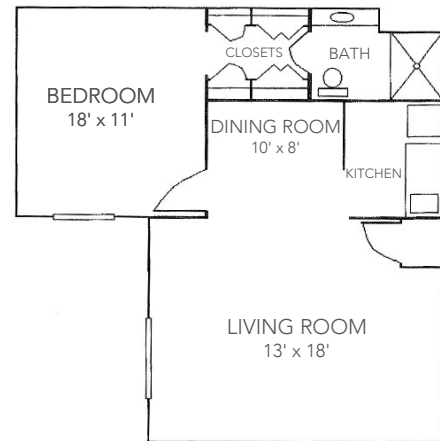

ONE BEDROOM DELUXE

Living Room | Bedroom | Kitchenette | Bath
Rates start at \$4,150* / month
741 square feet

ONE BEDROOM

Bedroom / Living Room | Kitchenette | Bath
Rates start at \$3,900* / month
528 square feet

STUDIO DELUXE

Bedroom / Living Room | Kitchenette | Bath
Rates start at \$3,250* / month
370 square feet

STUDIO

Bedroom / Living Room | Kitchenette | Bath
Rates start at \$2,650* / month
327 square feet