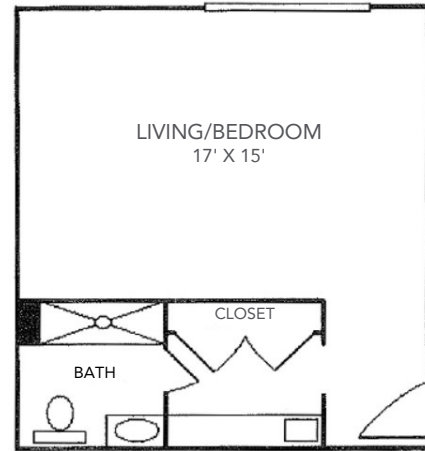

STUDIO DELUXE

Bedroom / Living Room | Kitchenette | Bath
Rates start at $3,250* / month
370 square feet