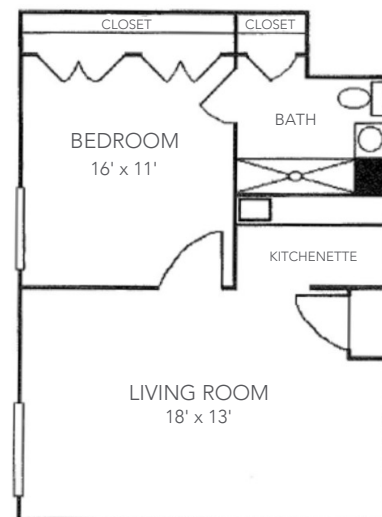

ONE BEDROOM DELUXE

Living Room | Bedroom | Kitchenette | Bath
Rates start at \$4,150* / month
741 square feet

ONE BEDROOM

Bedroom / Living Room | Kitchenette | Bath
Rates start at \$3,900* / month
528 square feet