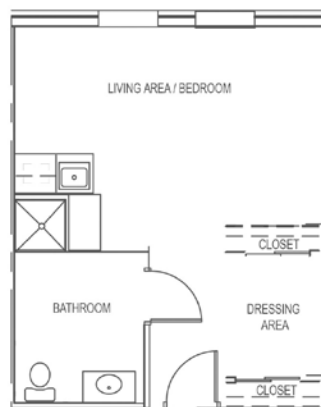

368 square feet

STUDIO

Bedroom / Living Room | Kitchenette | Bath

Rates start at \$3,500* / month

299 square feet